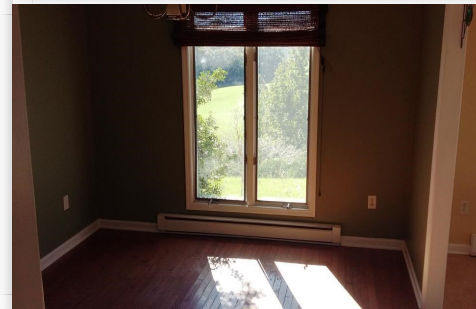

$225,000

Home with Mountain Views!

MLS # 45060-67096

MLS# : 45060-67096

Type : Country Homes

Beds: 4

Year Built :1980

Address : 285 Citizens Rd , Rural Retreat , Virginia , 24368

Price : $225,000

Size : 3.5 Acres

Baths : 2.50

FEATURES

- ✓ In ground pool
- ✓ 3 bay garage
- ✓ Views
- ✓ Entertainment Space

ABOUT THE PROPERTY

A beautiful 4bd/2.5ba home with over 3000 sq ft of living area, detached 3 bay garage, on 3.5 private acres. This home offers tremendous mountain and valley views with very spacious decking/patio to entertain. Also, take a dip in your own private pool overlooking the mountain vistas. Located between Marion and Wytheville with easy access to I-81. Many possibilities with this unique home in the mountains of Southwest Virginia. Contact Kevin Dalton at 276-620-4838 or kevin@dalton2.com for more information.

CONTACT US

KEVIN DALTON

**ASSOCIATE BROKER / OWNER/
AUCTIONEER, GRI, QSC, EPRO**

📞 (276) 620-4838

✉ kevin@dalton2.com

🏠 Anders Realty And Auction

📍 850 Chapman Road, Wytheville,
Virginia, United States, 24382